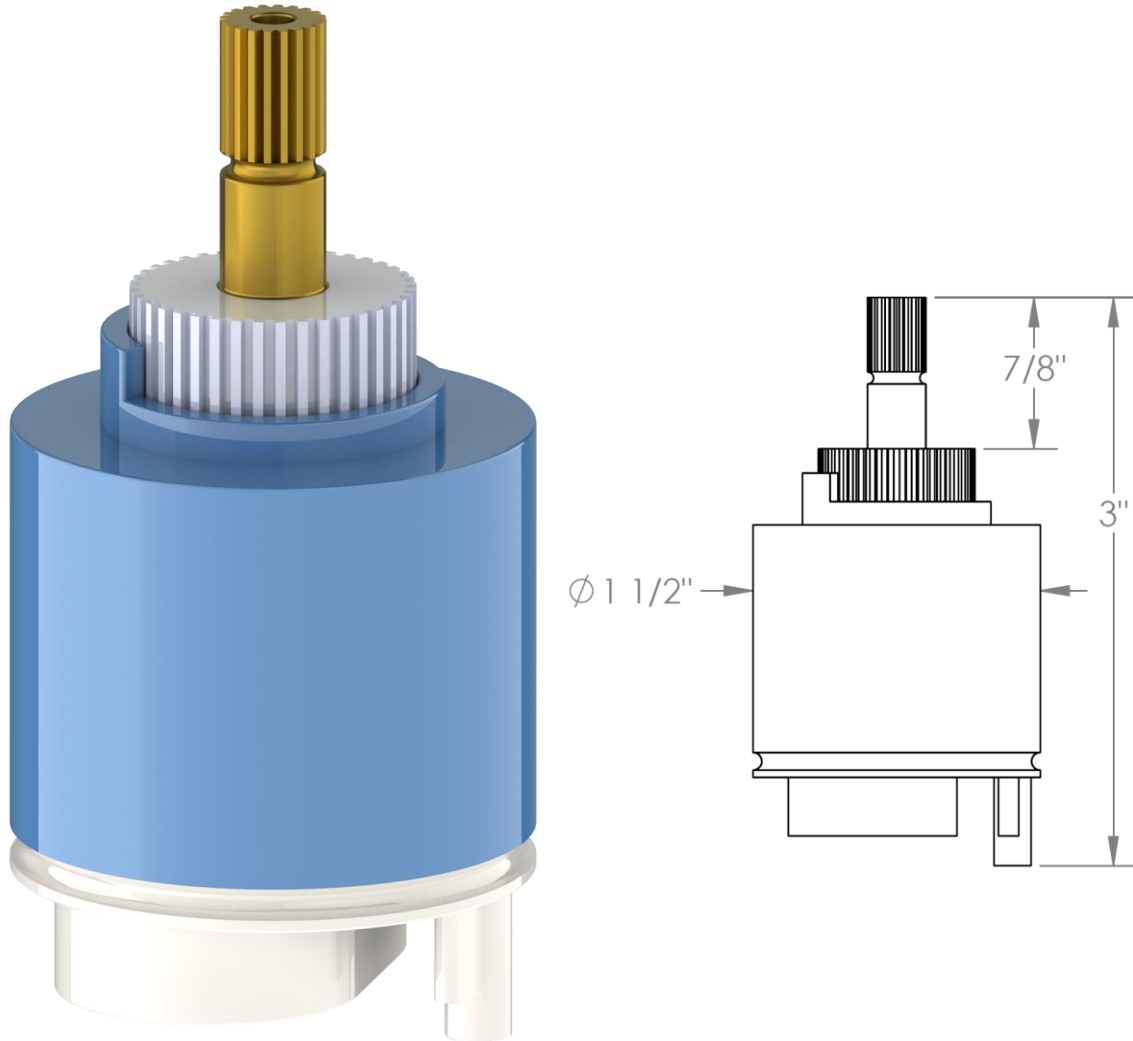

CRT506.7

Pressure Balance Cartridge for SS-PB75 and SS-PB85

Meets the applicable requirements of ASME A112.18.1-2005/CSA B125.1-05, entitled "Plumbing Supply Fittings"

WATERMARK DESIGNS 2/28/2019

350 Dewitt Ave Brooklyn NY 11207 USA T 718 257 2800 F 718 257 2144 info@watermark-designs.com